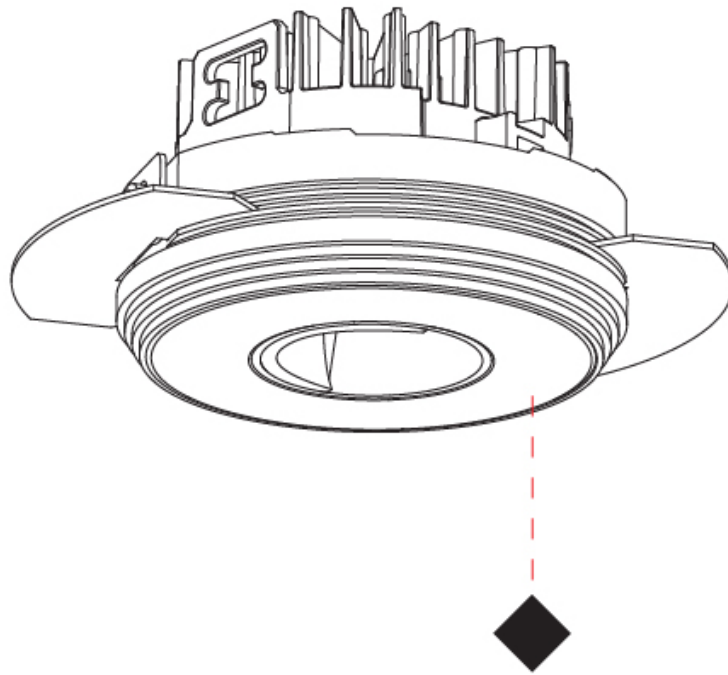

OIKO PRO ROUND WALLWASH TRIMLESS

A35876-

PROJECT	_____
TYPE	_____
SPECIFIER	_____
QUANTITY	_____
DATE	_____