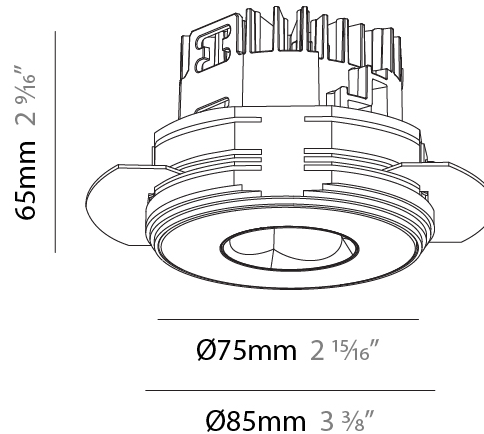

GENERAL

Series: Oiko Pro Round
Subseries: Oiko Pro Round Fixed
Brand: Prolicht
Division: Architectural
Mounting Type: Trimless
Mounting Location: Ceiling
Subcategory: Downlight

PHYSICAL

Shape: Round
Diameter (mm): 75
Diameter (in): 2 15/16
Height (mm): 65
Height (in): 2 9/16
Ceiling Thickness (mm): 10 / 12.5 / 15 / 25
Ceiling Thickness (in): 3/8 or 1/2 or 9/16 or 1
Min. Recessing Depth (mm): 70
Min. Recessing Depth (in): 2 3/4
Light Distribution: Direct
Diffuser: Lens Pack - Spread Lens / Linear Spread Lens / Honeycomb Louver
Fixture Finish: SSR / BKV / CWI / CRY / HAB / UFT / ITA / RUA / FTG / MYG / LOD / PUS / FRO / FUP / KIA / POP / BLS / SPG / MEY / GOH / GUM / CHC / COM / ABZ / JAG / OBR / MOS / ROR
Fixture Material: Aluminum Die Cast
Cut-out Measurements: 86mm / 2 11/16" Diameter

ELECTRICAL

Lamp Type: LED (Zhaga Standard)
Input Wattage (W): 14
Total Output Wattage (W): 12.7
Dimming: Dali Dimming
Driver Included: No
Driver Location: Recessed Housing
Driver Type: Constant Current - Universal (120Vac only for DALI driver)
Driver Class: Class 2
Input Voltage (V): 120 - 277
Constant Current (MA): 700

LED

Color Temperature (°K): 2700-6500 Tunable White
Max. Delivered Lumen (lm): 1129
Nominal Lumen (lm): 1460
CRI: >90 CRI
Lamp Life (hrs): 50000
Special LEDs offerings: Tunable White

OPTICAL

Reflector°: 36
Adjustability: Fixed

RATINGS AND CERTIFICATIONS

Certified By: Certified for North American Standards
IP rating: IP20