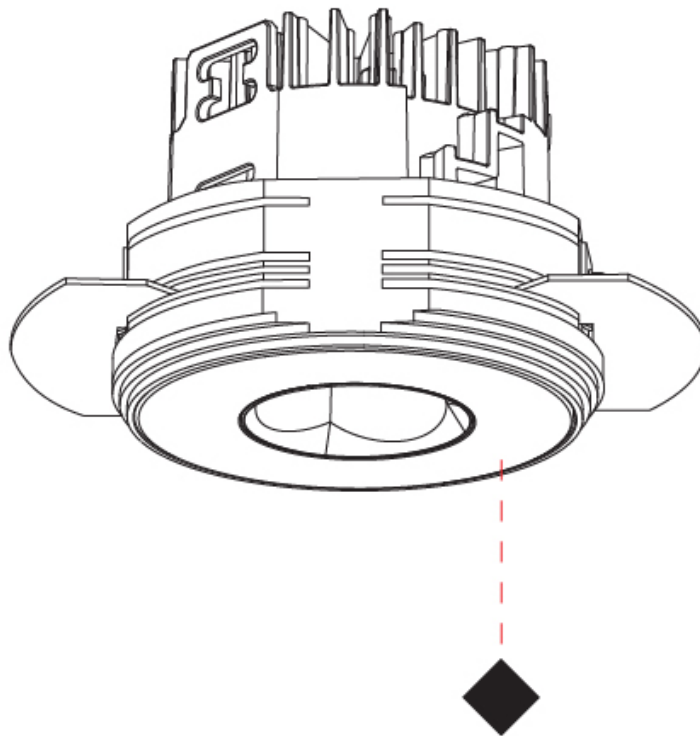

OIKO PRO ROUND FIXED TRIMLESS

A35881-

PROJECT	_____
TYPE	_____
SPECIFIER	_____
QUANTITY	_____
DATE	_____