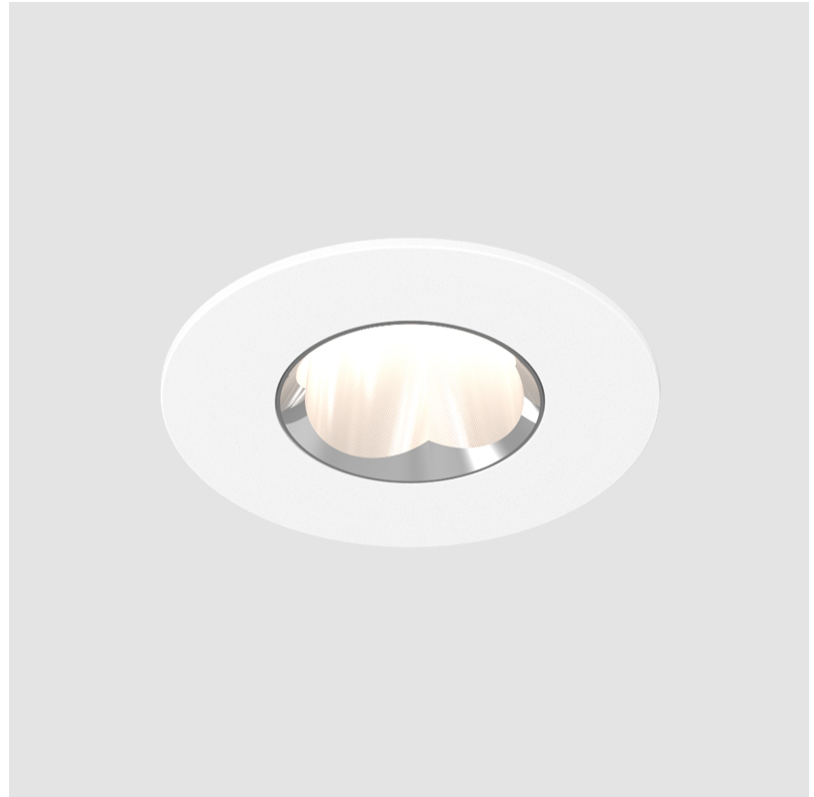

GENERAL

Series: Oiko Pro Round
Subseries: Oiko Pro Round Fixed
Brand: Prolicht
Division: Architectural
Mounting Type: Recessed
Mounting Location: Ceiling
Subcategory: Downlight

PHYSICAL

Shape: Round
Diameter (mm): 75
Diameter (in): 2 15/16
Height (mm): 51
Height (in): 2
Ceiling Thickness (mm): 1 - 25
Ceiling Thickness (in): 1/16 - 1 3/16
Min. Recessing Depth (mm): 55
Min. Recessing Depth (in): 2 3/16
Light Distribution: Direct
Diffuser: Lens Pack - Spread Lens / Linear Spread Lens / Honeycomb Louver
Fixture Finish: SSR / BKV / CWI / CRY / HAB / UFT / ITA / RUA / FTG / MYG / LOD / PUS / FRO / FUP / KIA / POP / BLS / SPG / MEY / GOH / GUM / CHC / COM / ABZ / JAG / OBR / MOS / ROR
Fixture Material: Aluminum Die Cast
Cut-out Measurements: 68mm / 2 11/16" Diameter

ELECTRICAL

Lamp Type: LED (Zhaga Standard)
Input Wattage (W): 14
Total Output Wattage (W): 12.7
Dimming: Dali Dimming
Driver Included: No
Driver Location: Recessed Housing
Driver Type: Constant Current - Universal (120Vac only for DALI driver)
Driver Class: Class 2
Input Voltage (V): 120 - 277
Constant Current (MA): 700

LED

Color Temperature (°K): 2700-6500 Tunable White
Max. Delivered Lumen (lm): 1240
Nominal Lumen (lm): 1460
CRI: >93 CRI
Lamp Life (hrs): 50000
Special LEDs offerings: Tunable White

OPTICAL

Reflector°: 52
Adjustability: Fixed

RATINGS AND CERTIFICATIONS

Certified By: Certified for North American Standards
IP rating: IP20