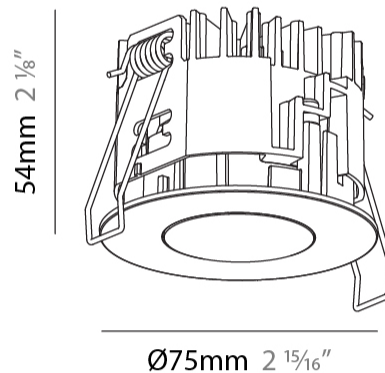

GENERAL

Series: Oiko Pro Round
Subseries: Oiko Pro Wallwash
Brand: Prolicht
Division: Architectural
Mounting Type: Recessed
Mounting Location: Ceiling
Subcategory: Downlight

PHYSICAL

Shape: Round
Diameter (mm): 75
Diameter (in): 2 ¹⁵/₁₆
Height (mm): 54
Height (in): 2 ¹/₈
Ceiling Thickness (mm): 1 - 25
Ceiling Thickness (in): 1/16 - 1 3/16
Min. Recessing Depth (mm): 60
Min. Recessing Depth (in): 2 ³/₈
Light Distribution: Downlight
Fixture Finish: SSR / BKV / CWI / CRY / HAB / UFT / ITA / RUA / FTG / MYG / LOD / PUS / FRO / FUP / KIA / POP / BLS / SPG / MEY / GOH / GUM / CHC / COM / ABZ / JAG / OBR / MOS / ROR
Fixture Material: Aluminum Die Cast
Cut-out Measurements: 68mm / 2 11/16" Diameter

ELECTRICAL

Lamp Type: LED (Zhaga Standard)
Input Wattage (W): 14
Total Output Wattage (W): 12.7
Dimming: Dali Dimming
Driver Included: No
Driver Location: Recessed Housing
Driver Type: Constant Current - Universal (120Vac only for DALI driver)
Driver Class: Class 2
Input Voltage (V): 120 - 277
Constant Current (MA): 700

LED

Color Temperature (°K): 2700-6500 Tunable White
Max. Delivered Lumen (lm): 1159
Nominal Lumen (lm): 1460
CRI: >90 CRI
Lamp Life (hrs): 50000
Special LEDs offerings: Tunable White

OPTICAL

Adjustability: Fixed

RATINGS AND CERTIFICATIONS

Certified By: Certified for North American Standards
IP rating: IP54